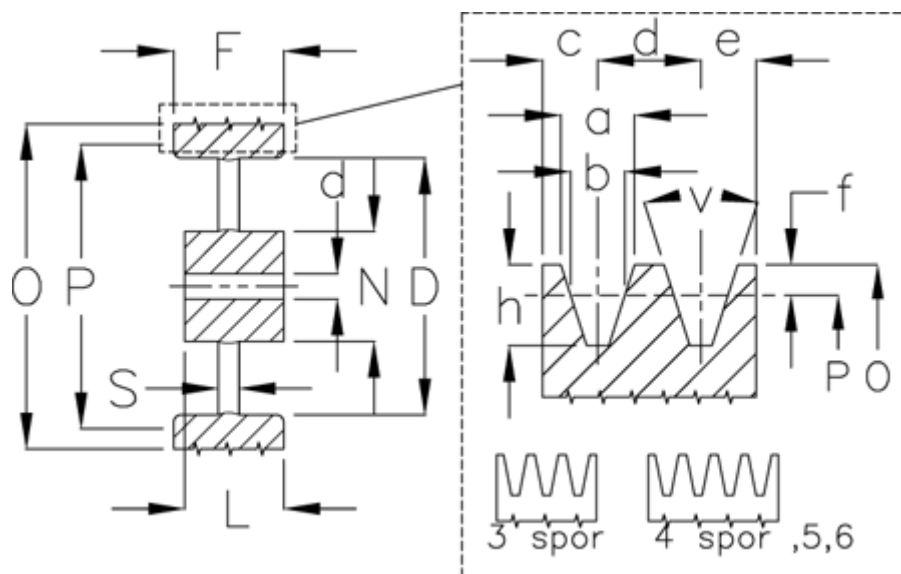

Article number: 60410060006

Description: V-belt pulley, no bore A 600/6

Measures

D	= 567	S	= 26
d	= 25	Type	= A
F	= 95.0		
L	= 80		
N	= 120		
Number of ribs	= 6		
O	= 605.5		
P	= 600		